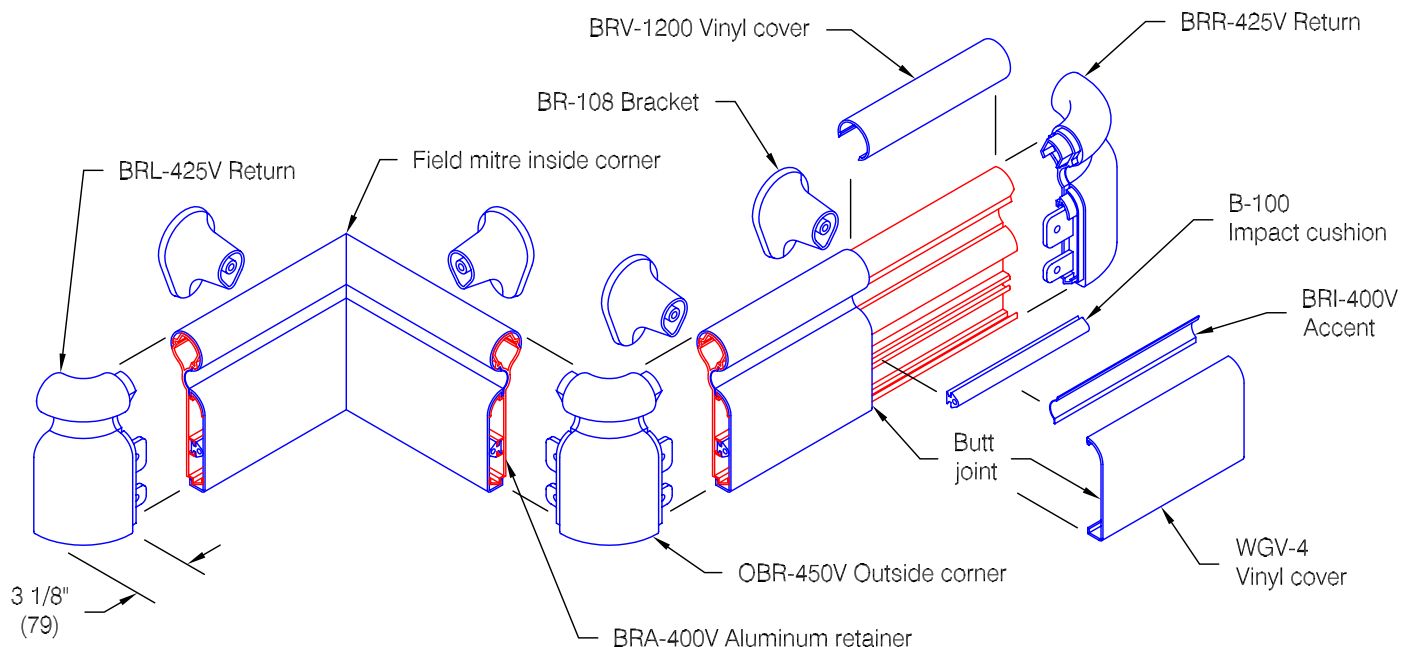

Customer :	Project :	WD.1.0d
Architect :	Sales Rep :