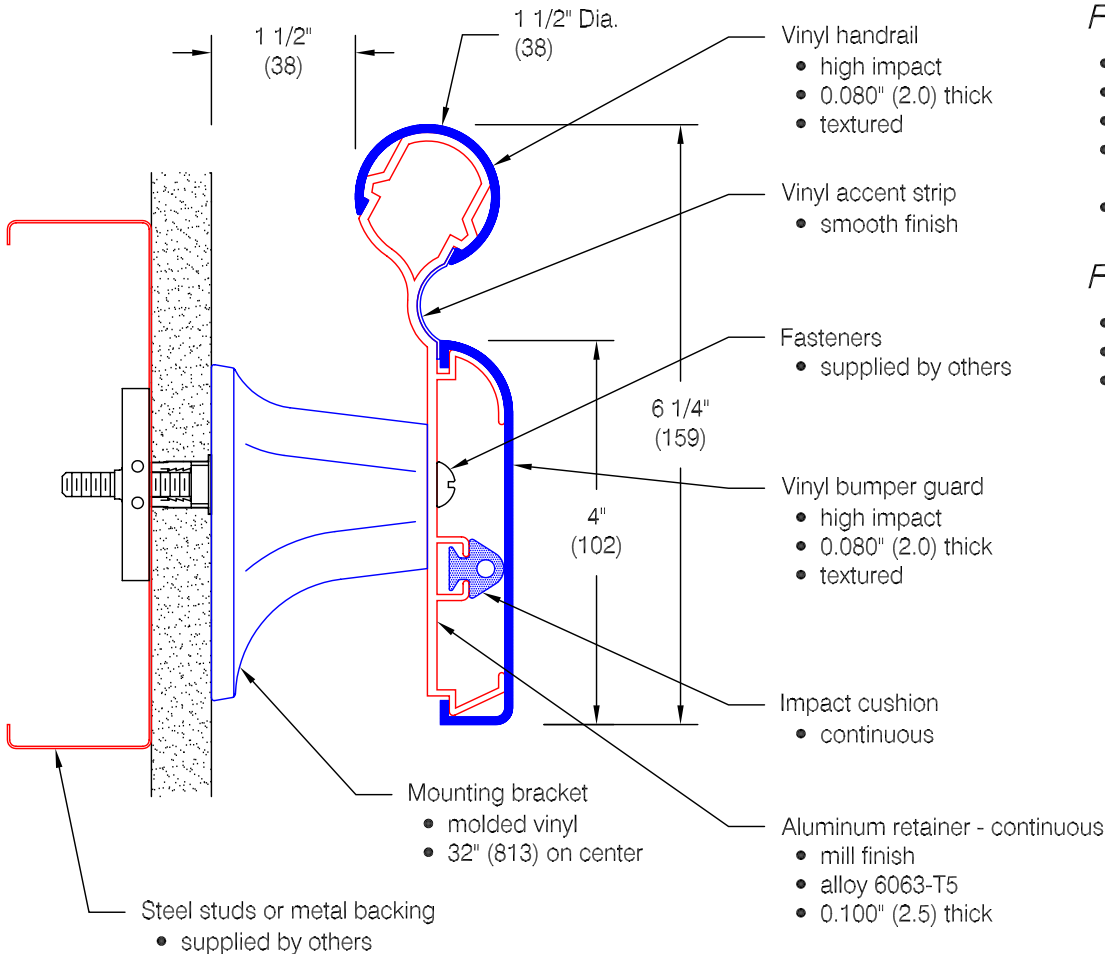

## BR-400V Handrail - Standard Options

### Features:

- ADA Compliant
- Class A fire rating
- Molded returns - with hardware
- Molded outside corners - with hardware
- Stock length 12'-0" (3658)