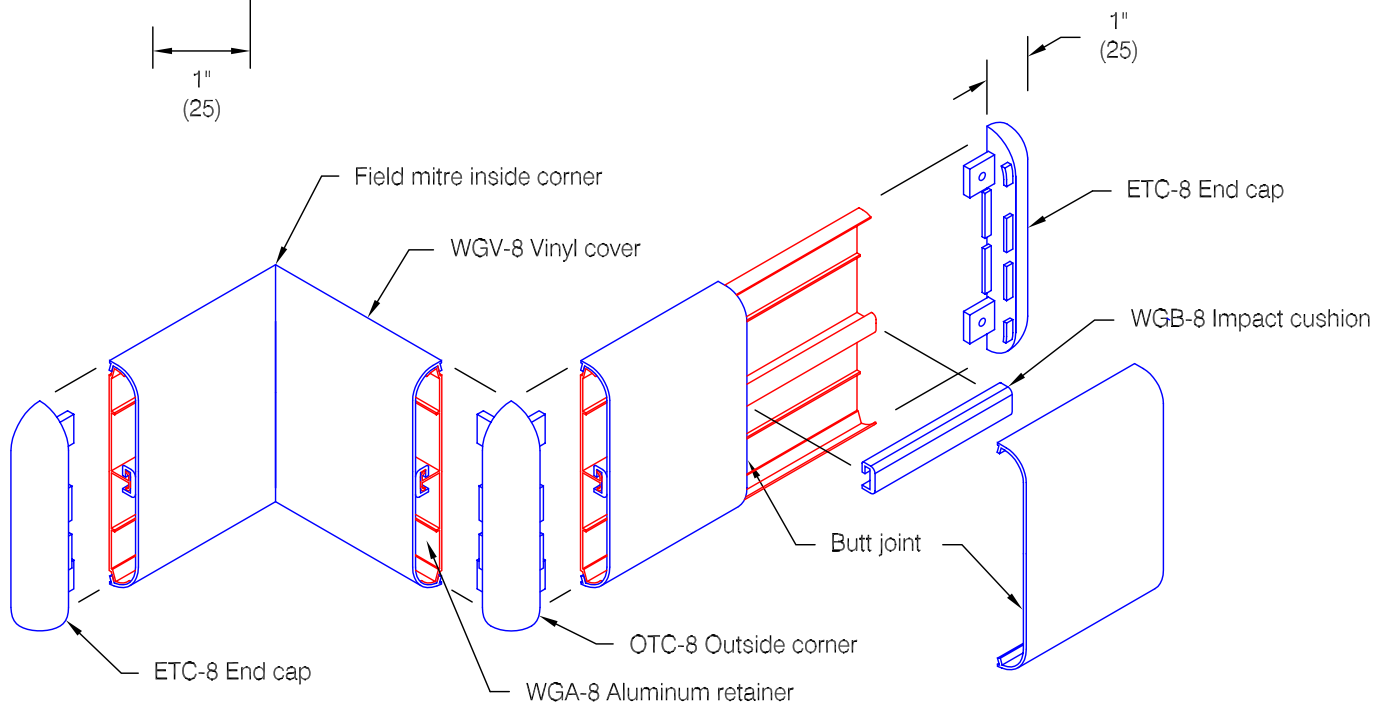

Optional mounting:

Customer :	Project :	WD.33.0b
Architect :	Sales Rep :