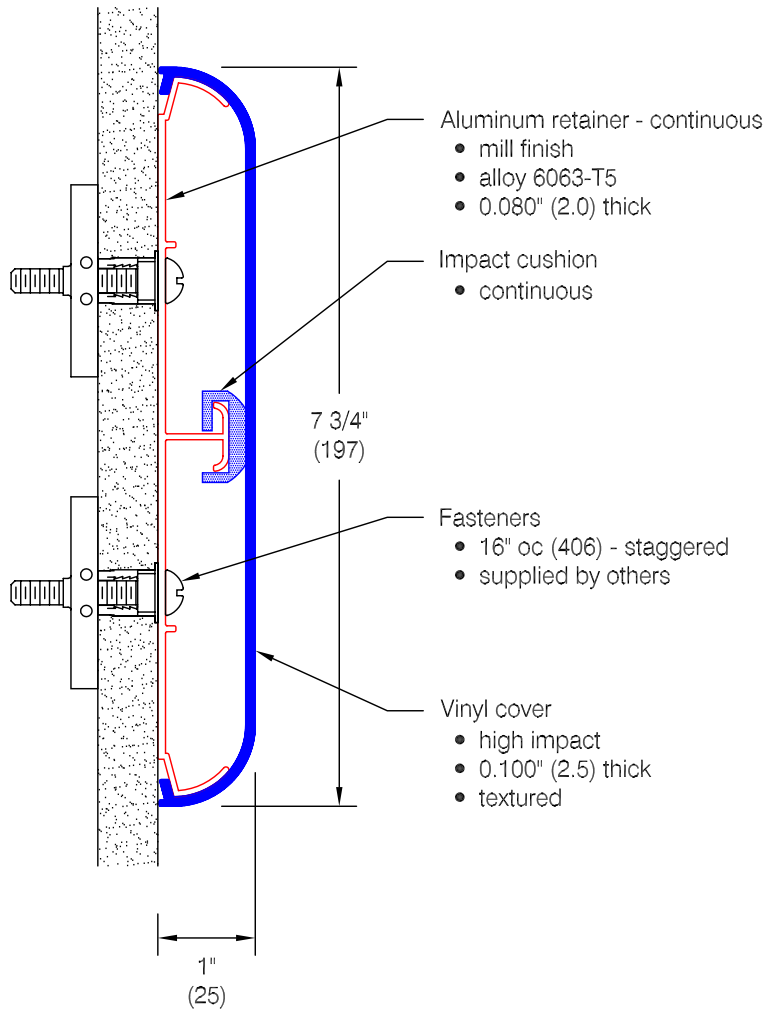

WG-8 Wall Guard

Features:

- Class A fire rating
- Molded end caps
- Molded outside corners
- Stock length 12'-0" (3658)

Finishes:

- Manufacturer's standard colors
- Custom colors available
- Grooved (see WD.36.0)