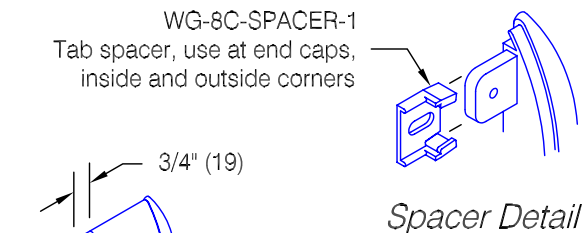

WG-7C Red-E-Clip® Wall Guard

Features:

- Class A fire rating
- Molded end caps
- Molded outside corners
- Molded inside corners
- Stock vinyl length 12'-0" (3658)

Finishes:

- Manufacturer's standard colors
- Custom colors available
- Molded vertical accents available