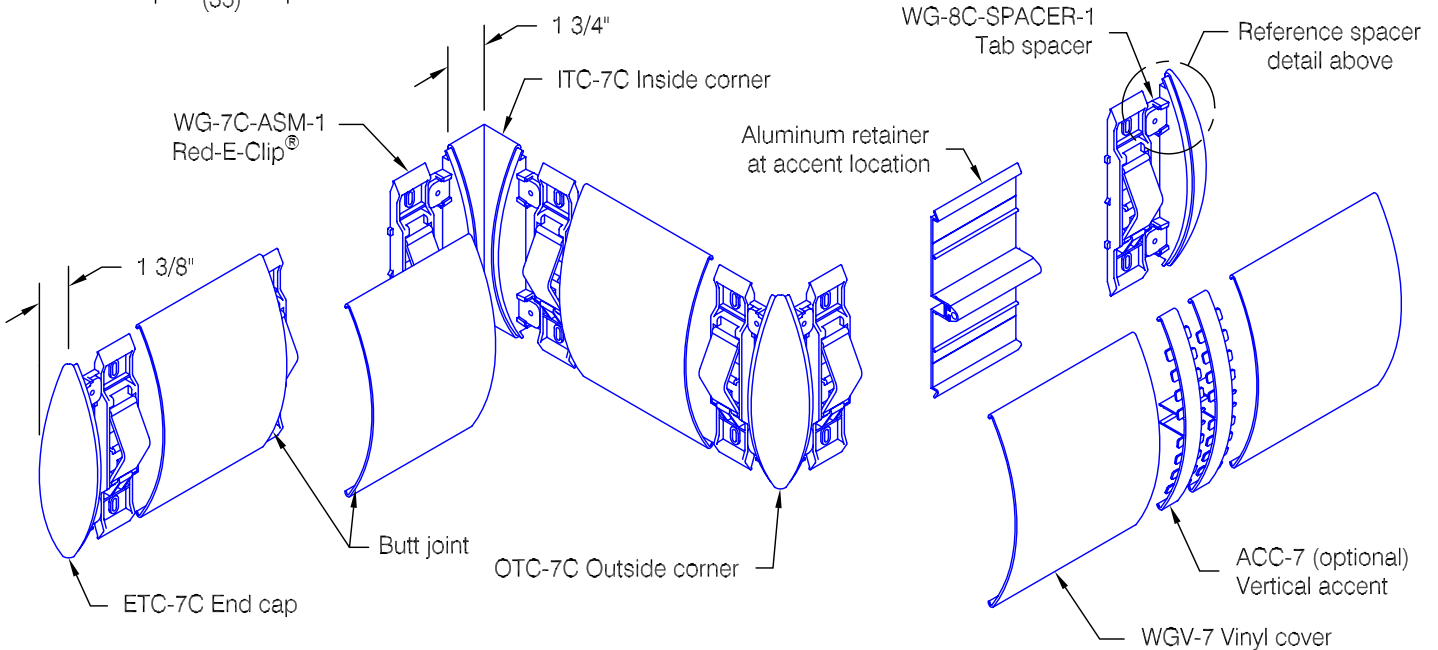

WG-7C Red-E-Clip® Wall Guard

Features:

- Class A fire rating
- Molded end caps
- Molded outside corners
- Molded inside corners
- Stock vinyl length 12'-0" (3658)

Finishes:

- Manufacturer's standard colors
- Custom colors available
- Molded vertical accents available

- Optional 3/4" wide molded vertical accent
- may be placed individually or in series, side-by-side
 - available in a wide range of colors
 - may be located along length of profile as desired

Customer :	Project :	WD.32.3b
Architect :	Sales Rep :	