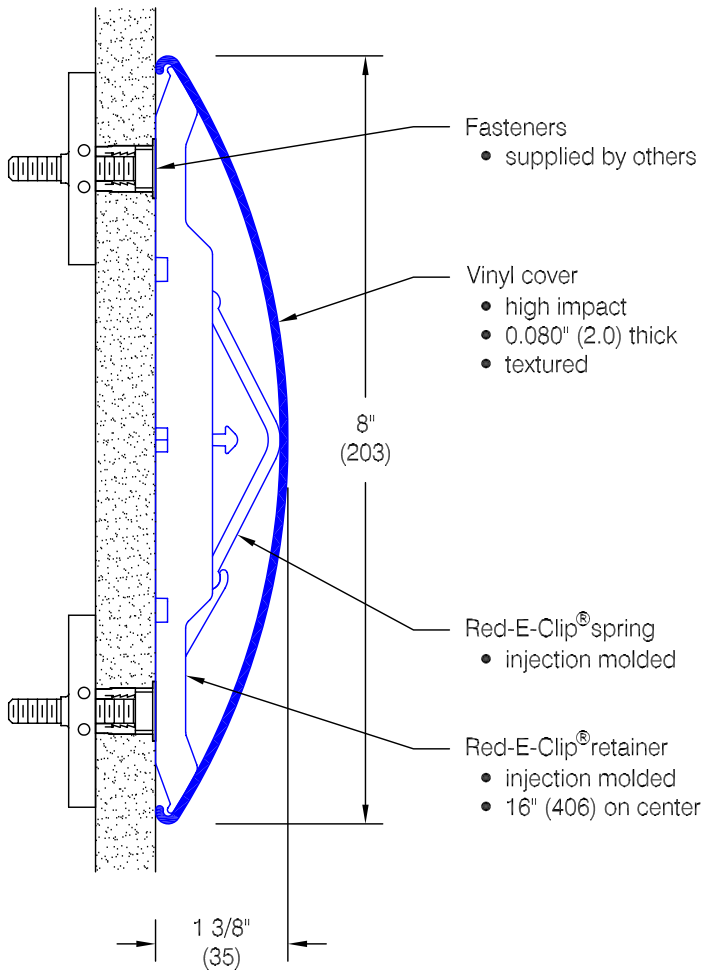

WG-7C Red-E-Clip® Wall Guard

Features:

- Class A fire rating
- Molded end caps
- Molded outside corners
- Molded inside corners
- Stock vinyl length 12'-0" (3658)

Finishes:

- Manufacturer's standard colors
- Custom colors available
- Molded vertical accents available

- Optional 3/4" wide molded vertical accent
- may be placed individually or in series, side-by-side
 - available in a wide range of colors
 - may be located along length of profile as desired

Customer :	Project :	WD.32.3b
Architect :	Sales Rep :	