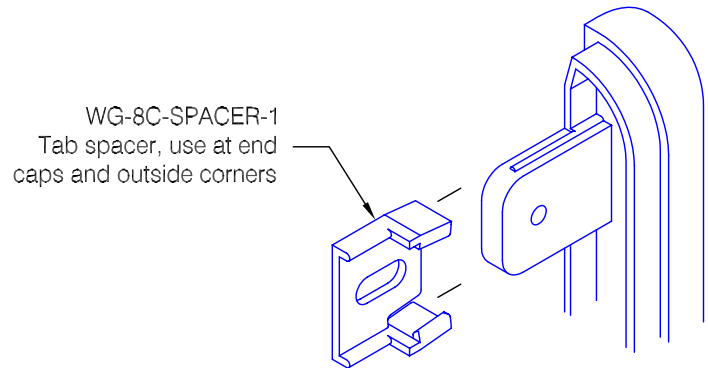

WG-6C Red-E-Clip® Wall Guard

Features:

- Class A fire rated wall guard
- Molded end caps
- Molded outside corners
- Stock length 12'-0" (3658)

Finishes:

- Manufacturer's standard colors
- Custom colors available
- Grooved (see WD.29.1)
- Accent strips (see WD.31.1)