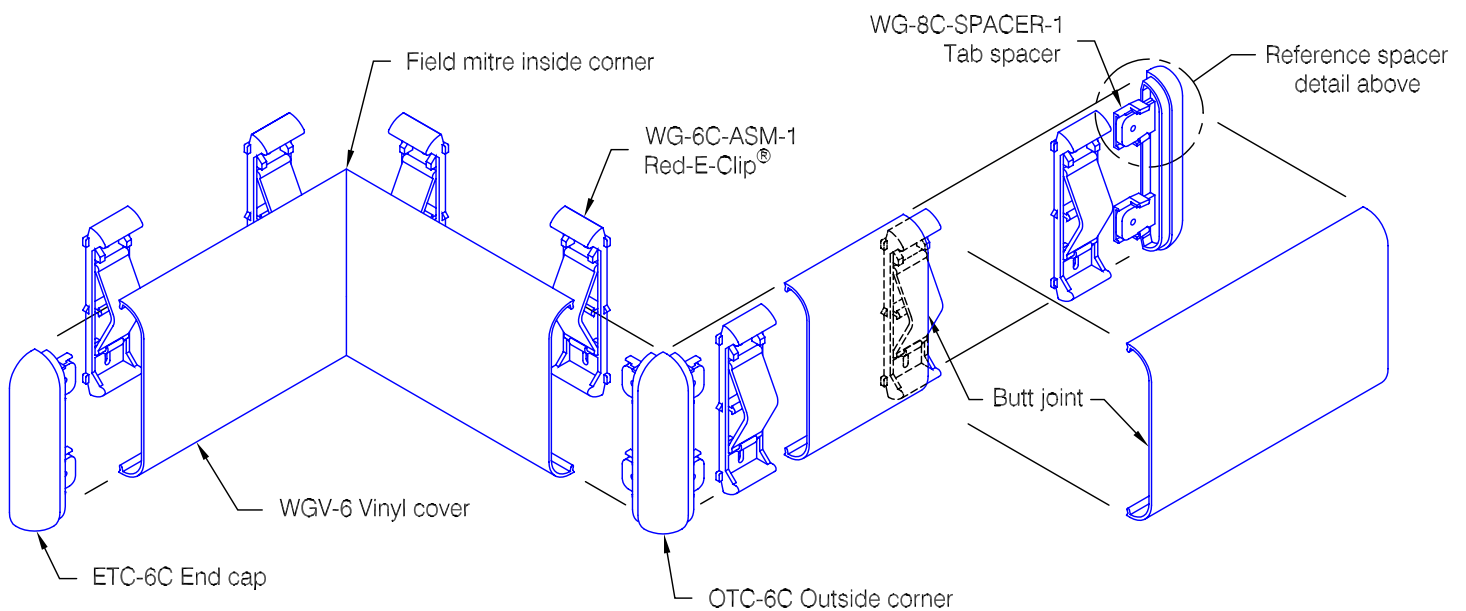

WG-6C Red-E-Clip® Wall Guard

Features:

- Class A fire rated wall guard
- Molded end caps
- Molded outside corners
- Stock length 12'-0" (3658)

Finishes:

- Manufacturer's standard colors
- Custom colors available
- Grooved (see WD.29.1)
- Accent strips (see WD.31.1)

Spacer Detail

Customer :	Project :	WD.27.1c
Architect :	Sales Rep :	