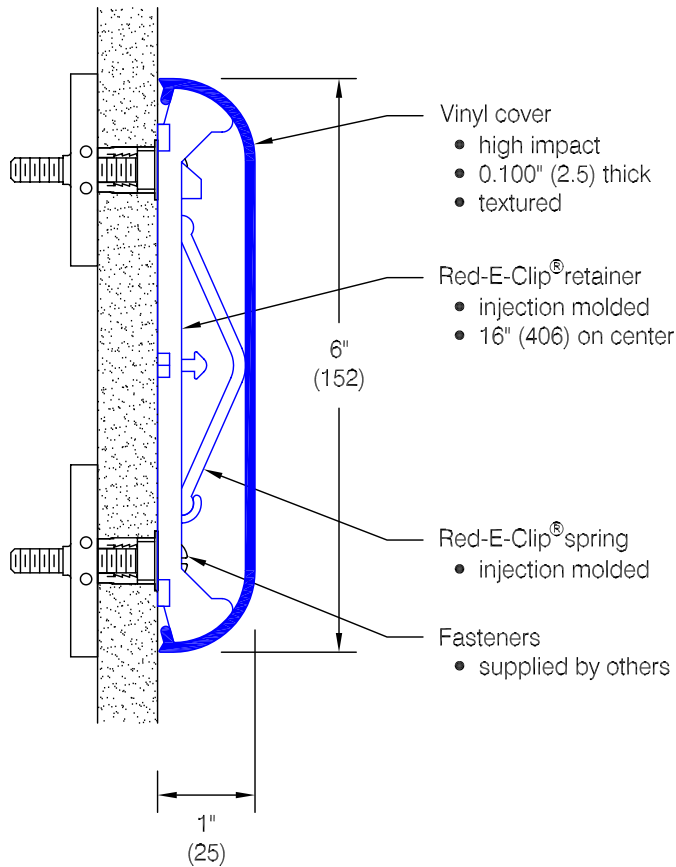

WG-6C Red-E-Clip® Wall Guard

Features:

- Class A fire rated wall guard
- Molded end caps
- Molded outside corners
- Stock length 12'-0" (3658)

Finishes:

- Manufacturer's standard colors
- Custom colors available
- Grooved (see WD.29.1)
- Accent strips (see WD.31.1)

Spacer Detail

Customer :	Project :	WD.27.1c
Architect :	Sales Rep :	