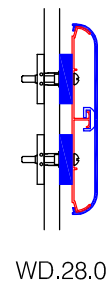

WG-6 Wall Guard

Features:

- Class A fire rating
- Molded end caps
- Molded outside corners
- Stock length 12'-0" (3658)

Finishes:

- Manufacturer's standard colors
- Custom colors available
- Grooved (see WD.29.0)
- Accent strips (see WD.31.0)

Optional mounting:

Customer :

Project :

Architect :

Sales Rep :

WD.27.0b