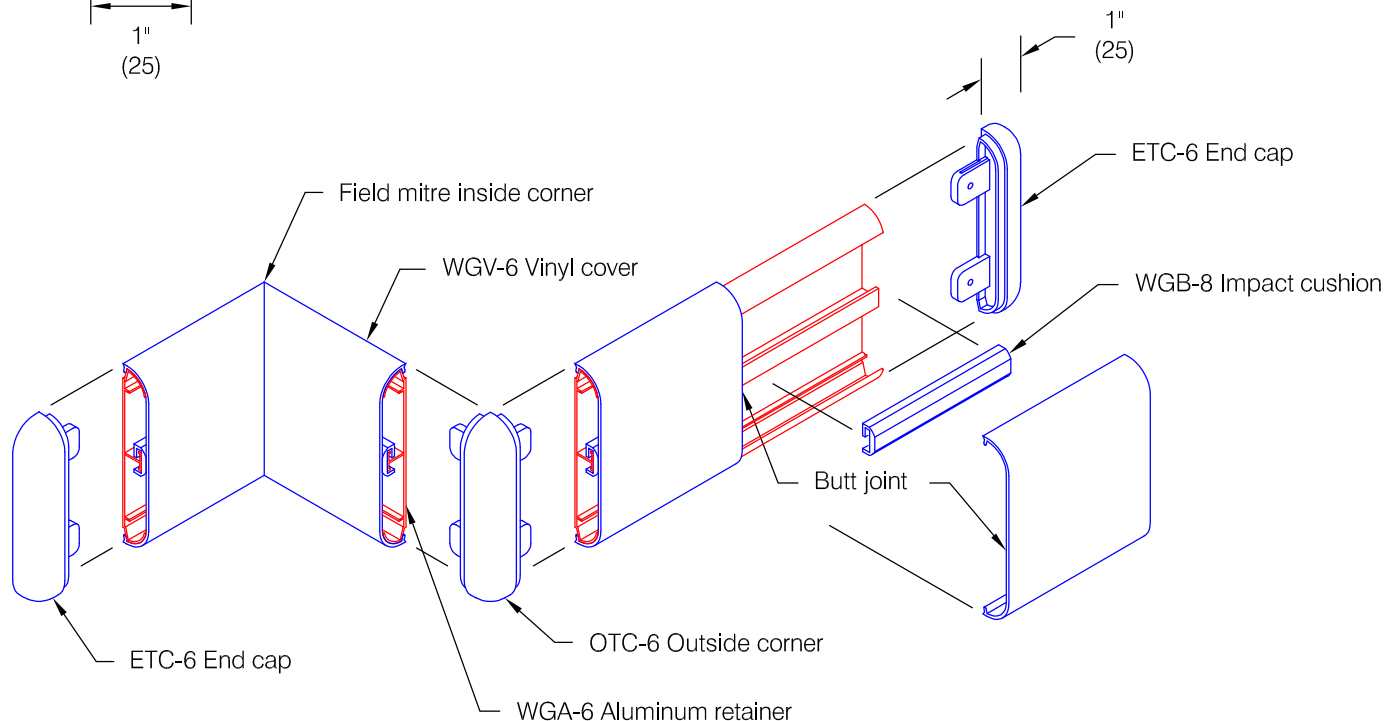

WG-6 Wall Guard

Features:

- Class A fire rating
- Molded end caps
- Molded outside corners
- Stock length 12'-0" (3658)

Finishes:

- Manufacturer's standard colors
- Custom colors available
- Grooved (see WD.29.0)
- Accent strips (see WD.31.0)

Optional mounting:

Customer :

Project :

Architect :

Sales Rep :

WD.27.0b