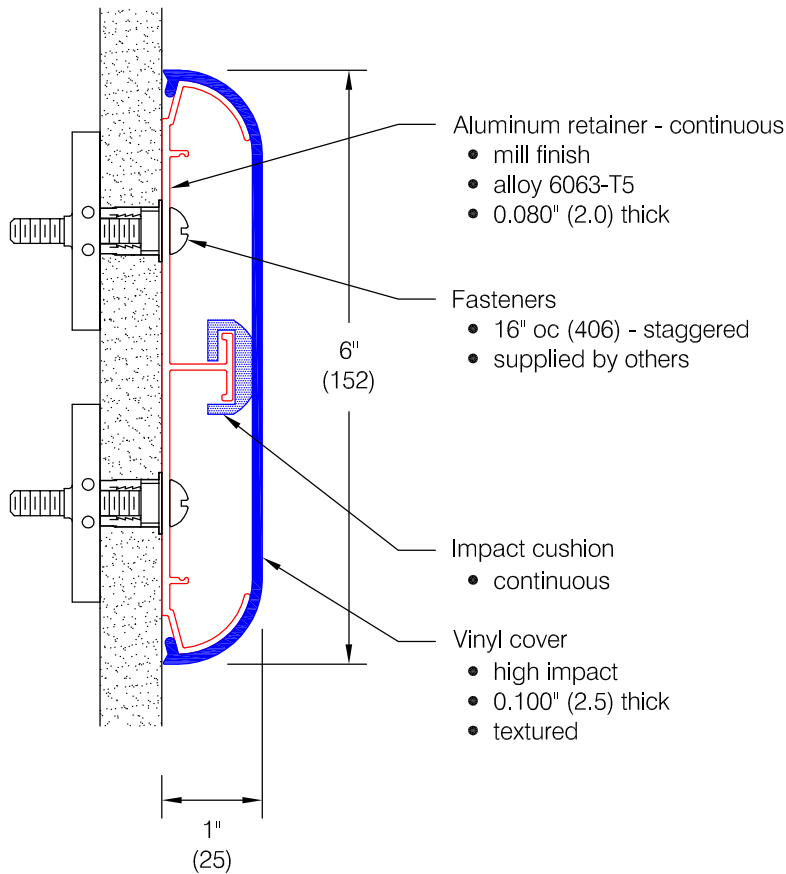

WG-6 Wall Guard

Features:

- Class A fire rating
- Molded end caps
- Molded outside corners
- Stock length 12'-0" (3658)

Finishes:

- Manufacturer's standard colors
- Custom colors available
- Grooved (see WD.29.0)
- Accent strips (see WD.31.0)

Optional mounting:

Customer :

Project :

Architect :

Sales Rep :

WD.27.0b