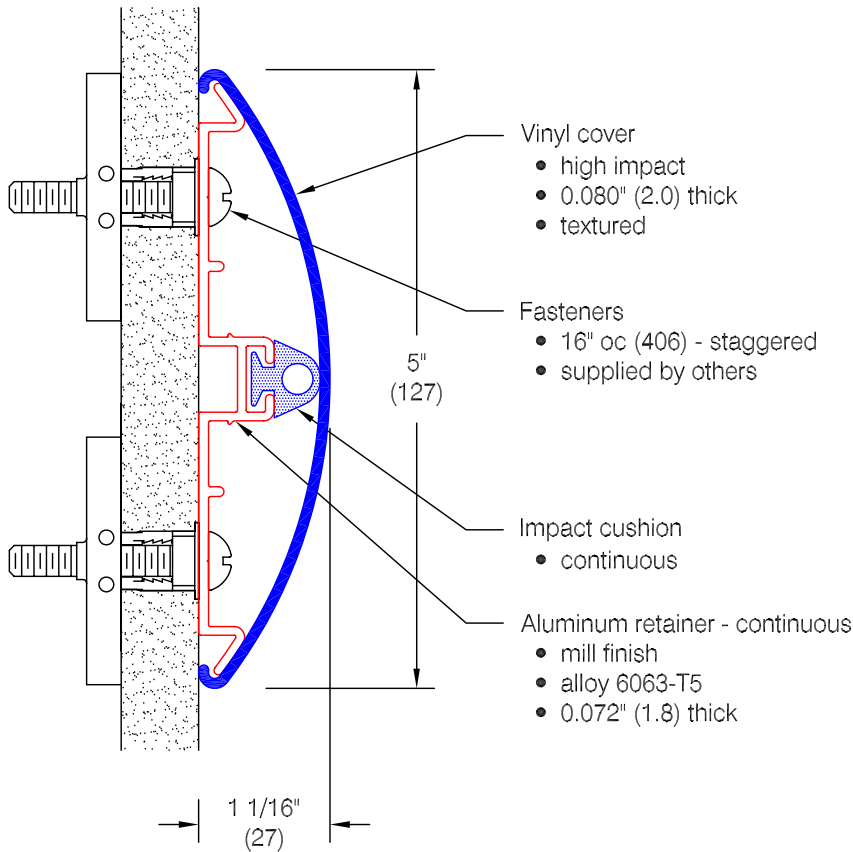

WG-5 Wall Guard

Features:

- Class A fire rating
- Molded end caps
- Molded outside corners
- Molded inside corners
- Stock length 12'-0" (3658)

Finishes:

- Manufacturer's standard colors
- Custom colors available
- Molded vertical accents available

- Optional 3/4" wide molded vertical accent
- may be placed individually or in series, side-by-side
 - available in a wide range of colors
 - may be located along length of profile as desired

Customer :	Project :	WD.26.1b
Architect :	Sales Rep :	