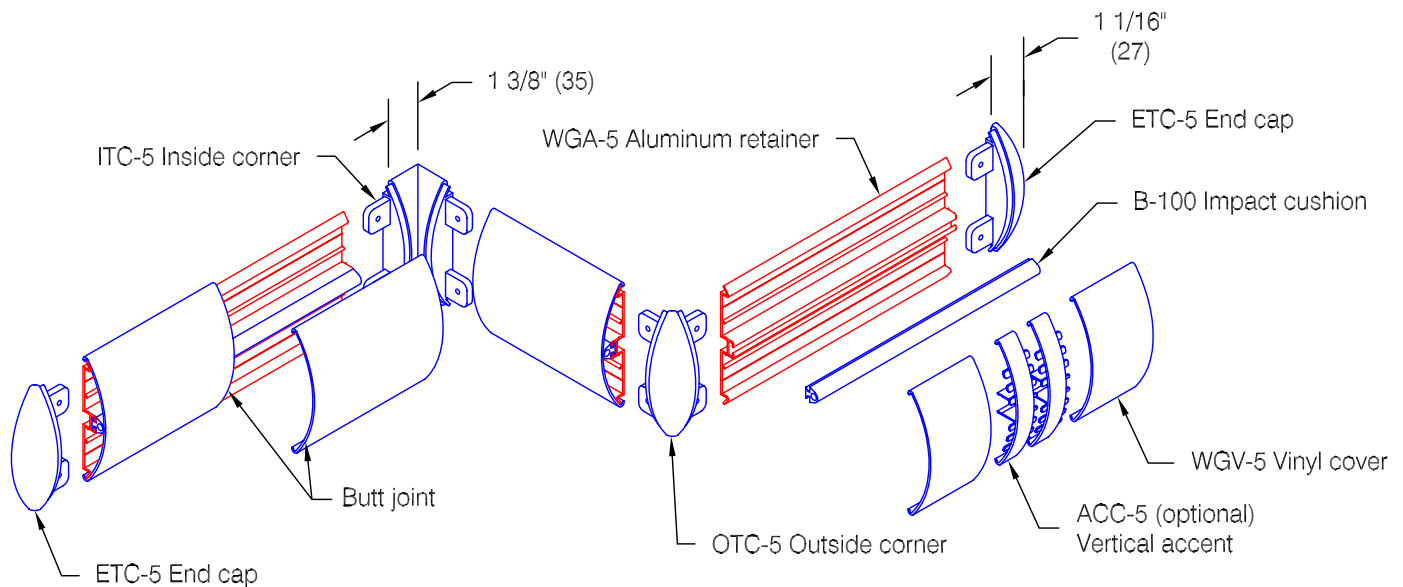

WG-5 Wall Guard

Features:

- Class A fire rating
- Molded end caps
- Molded outside corners
- Molded inside corners
- Stock length 12'-0" (3658)

Finishes:

- Manufacturer's standard colors
- Custom colors available
- Molded vertical accents available

- Optional 3/4" wide molded vertical accent
- may be placed individually or in series, side-by-side
 - available in a wide range of colors
 - may be located along length of profile as desired

Customer :	Project :	WD.26.1b
Architect :	Sales Rep :	