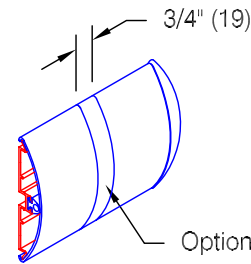

WG-5 Wall Guard

Features:

- Class A fire rating
- Molded end caps
- Molded outside corners
- Molded inside corners
- Stock length 12'-0" (3658)

Finishes:

- Manufacturer's standard colors
- Custom colors available
- Molded vertical accents available

- Optional 3/4" wide molded vertical accent
- may be placed individually or in series, side-by-side
 - available in a wide range of colors
 - may be located along length of profile as desired

Customer :	Project :	WD.26.1b
Architect :	Sales Rep :	