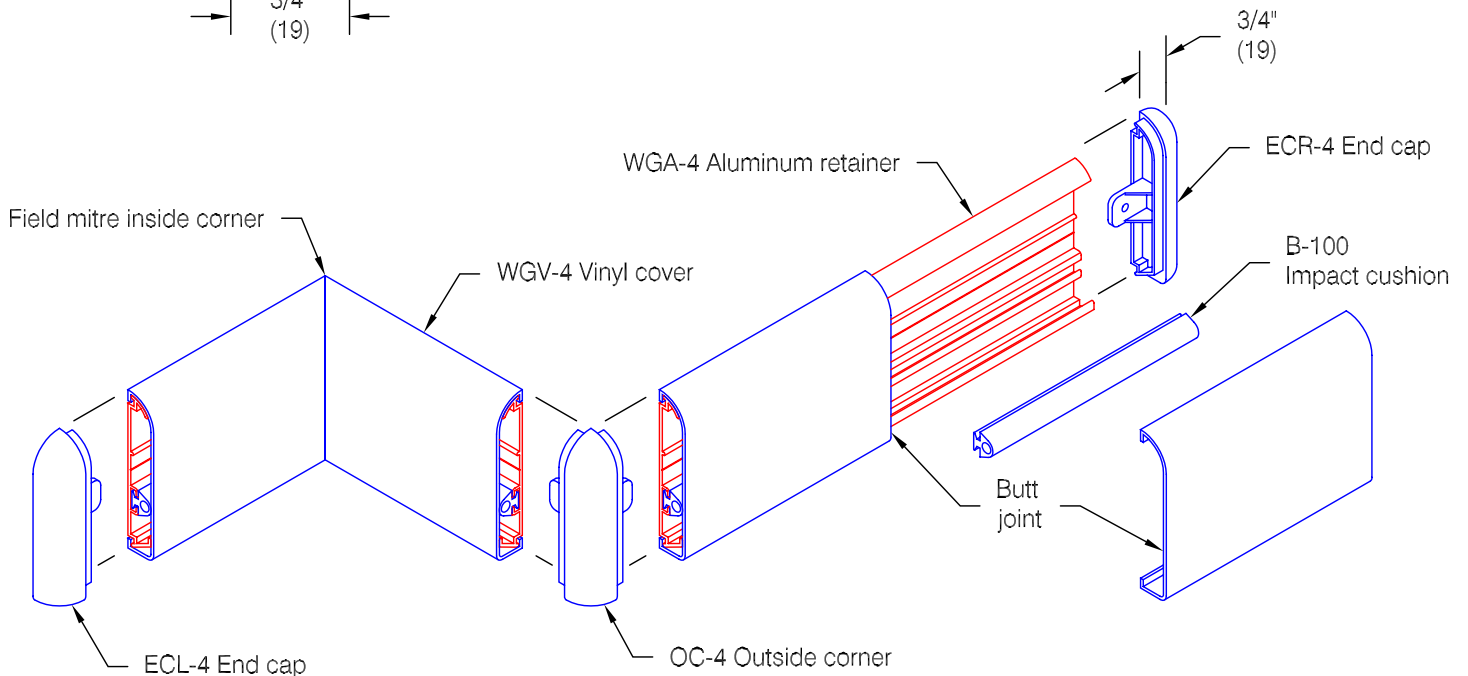

Customer :	Project :	WD.23.0b
Architect :	Sales Rep :