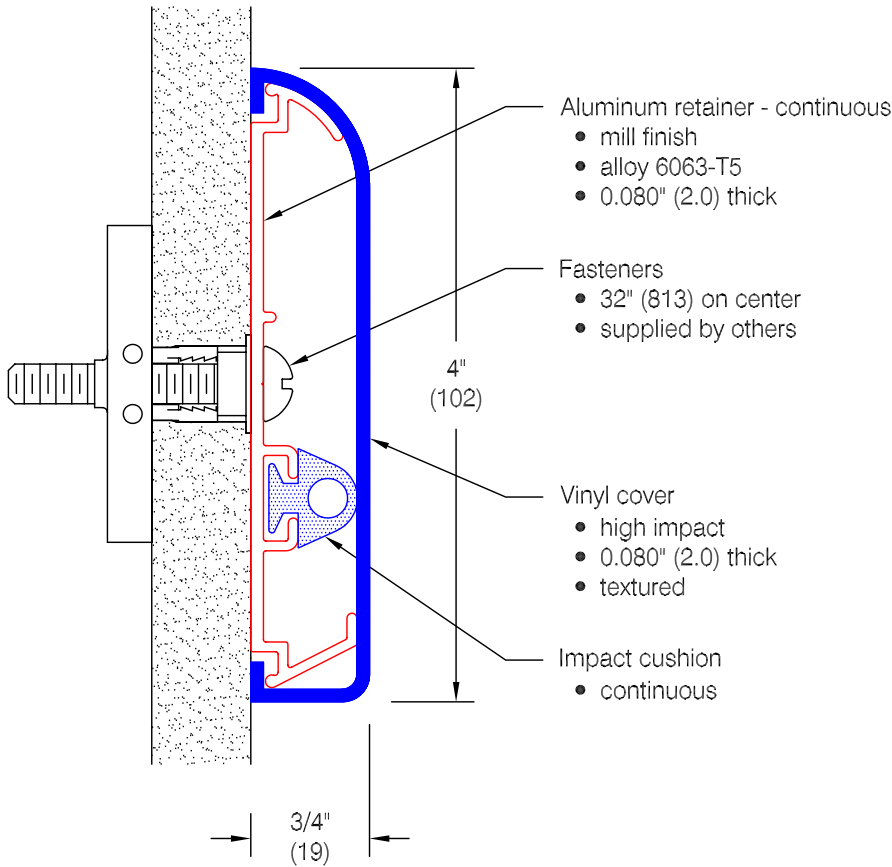

## WG-4 Wall Guard

### Features:

- Class A fire rating
- Molded end caps
- Molded outside corners
- Stock length 12'-0" (3658)