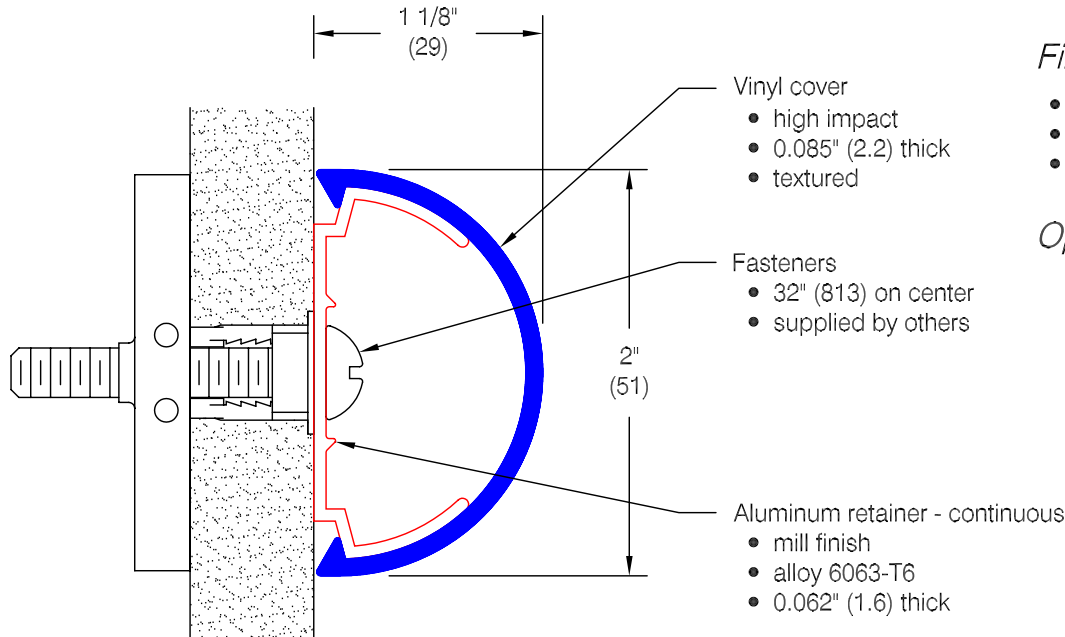

EBT-30 Accent Rail

Features:

- Class A fire rating
- Molded end caps
- Molded outside corners
- Stock length 12'-0" (3658)

Finishes:

- Manufacturer's standard colors
- Custom colors available
- High gloss finish (see WD.53.0)

Optional mounting:

Customer :	Project :	WD.55.0a
Architect :	Sales Rep :