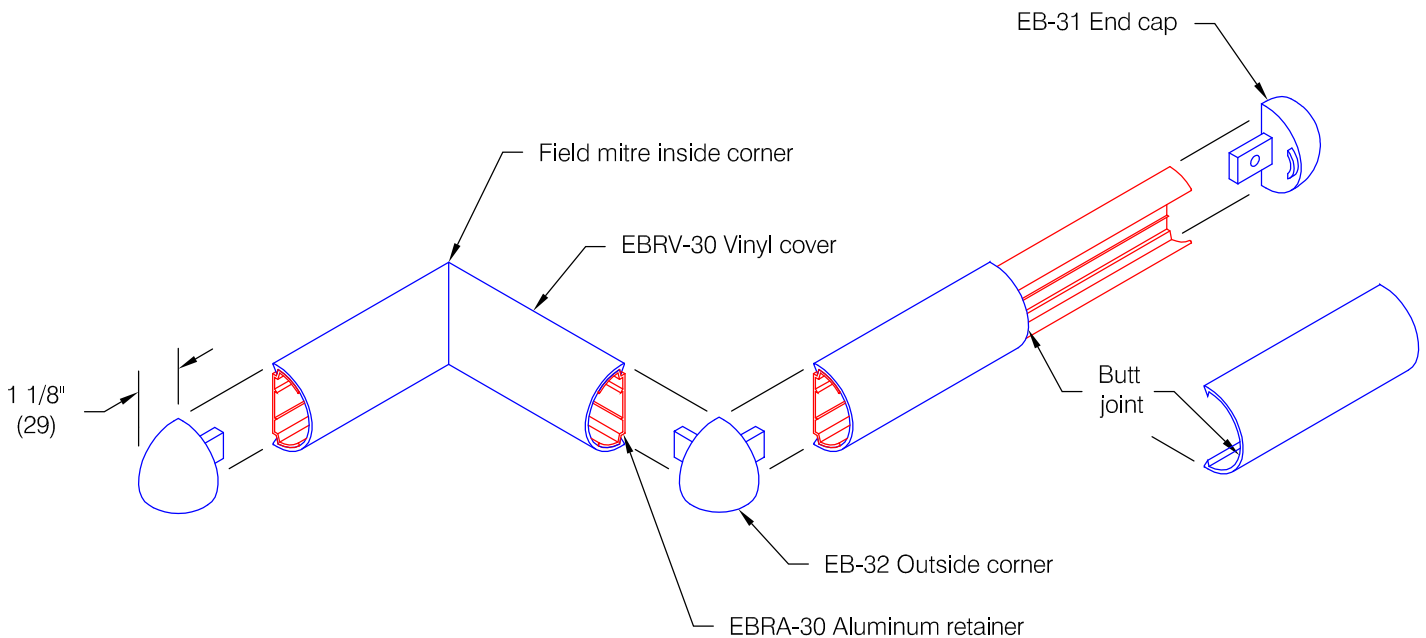

EBR-30 Accent Rail

Features:

- Class A fire rating
- Molded end caps
- Molded outside corners
- Stock length 12'-0" (3658)

Finishes:

- Manufacturer's standard colors
- Custom colors available
- Textured finish (see WD.55.0)

Optional mounting:

Customer :	Project :	WD.53.0a
Architect :	Sales Rep :