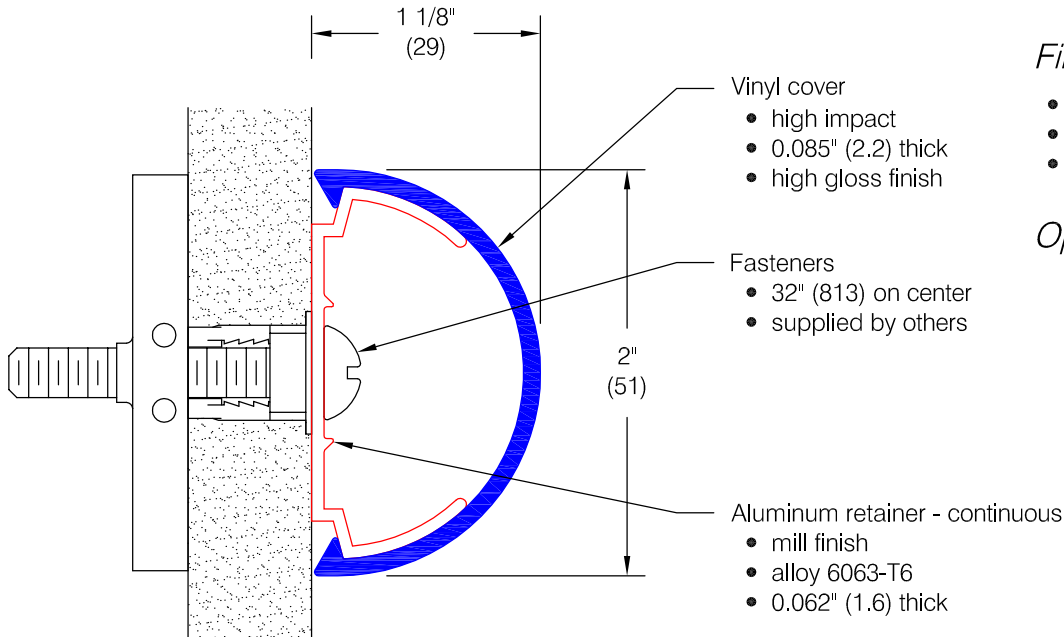

EBR-30 Accent Rail

Features:

- Class A fire rating
- Molded end caps
- Molded outside corners
- Stock length 12'-0" (3658)

Finishes:

- Manufacturer's standard colors
- Custom colors available
- Textured finish (see WD.55.0)

Optional mounting:

Customer :	Project :	WD.53.0a
Architect :	Sales Rep :