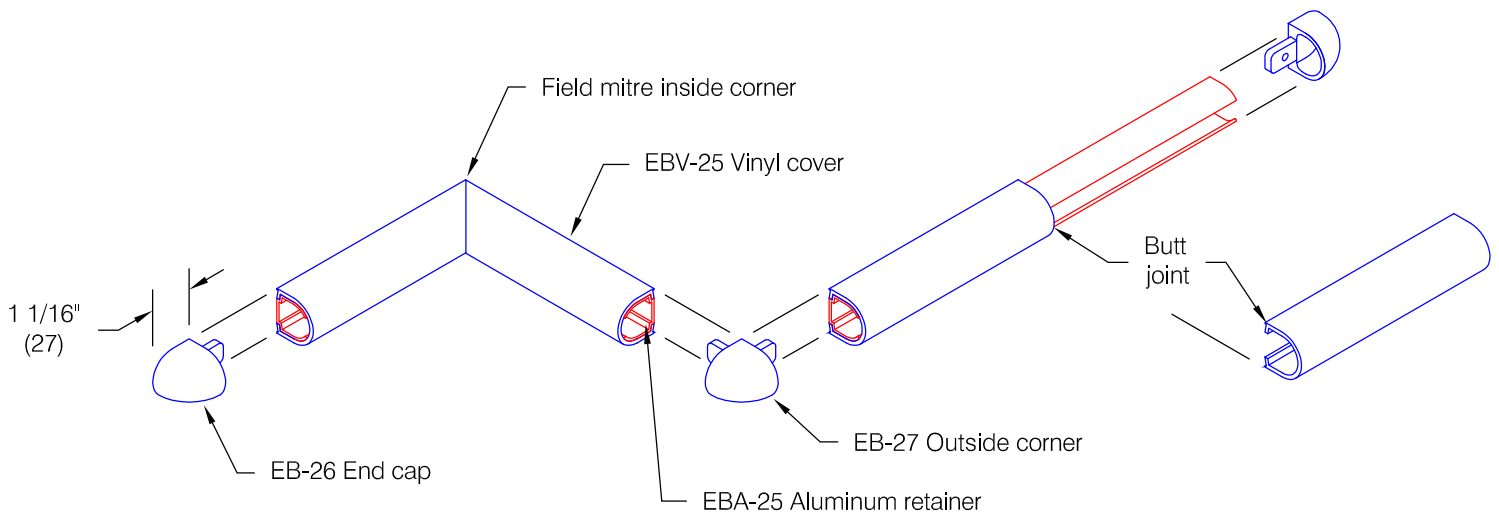

EB-25 Accent Rail

Features:

- Class A fire rating
- Molded end caps
- Molded outside corners
- Stock length 12'-0" (3658)

Finishes:

- Manufacturer's standard colors
- Custom colors available

Customer :	Project :	WD.52.0b
Architect :	Sales Rep :	