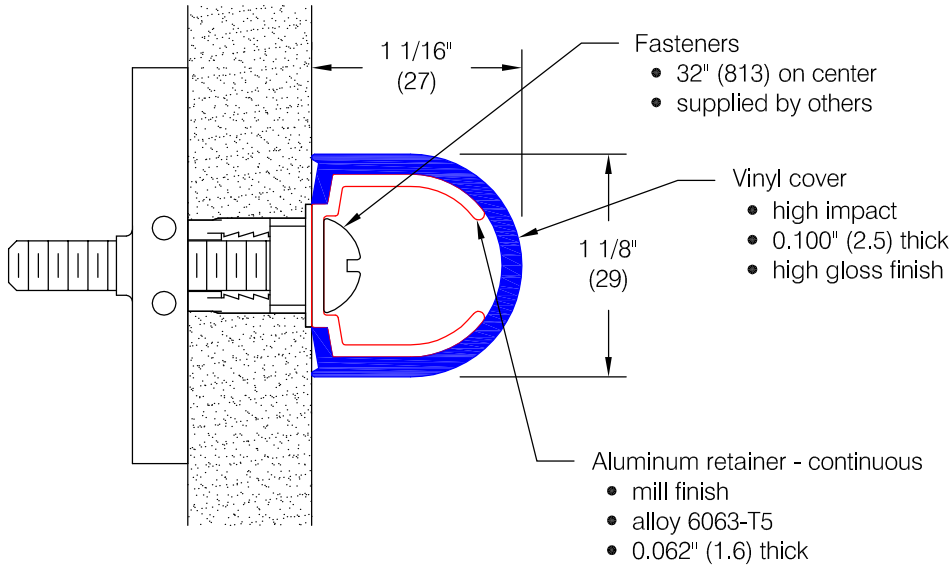

EB-25 Accent Rail

Features:

- Class A fire rating
- Molded end caps
- Molded outside corners
- Stock length 12'-0" (3658)

Finishes:

- Manufacturer's standard colors
- Custom colors available

Customer :	Project :	WD.52.0b
Architect :	Sales Rep :	