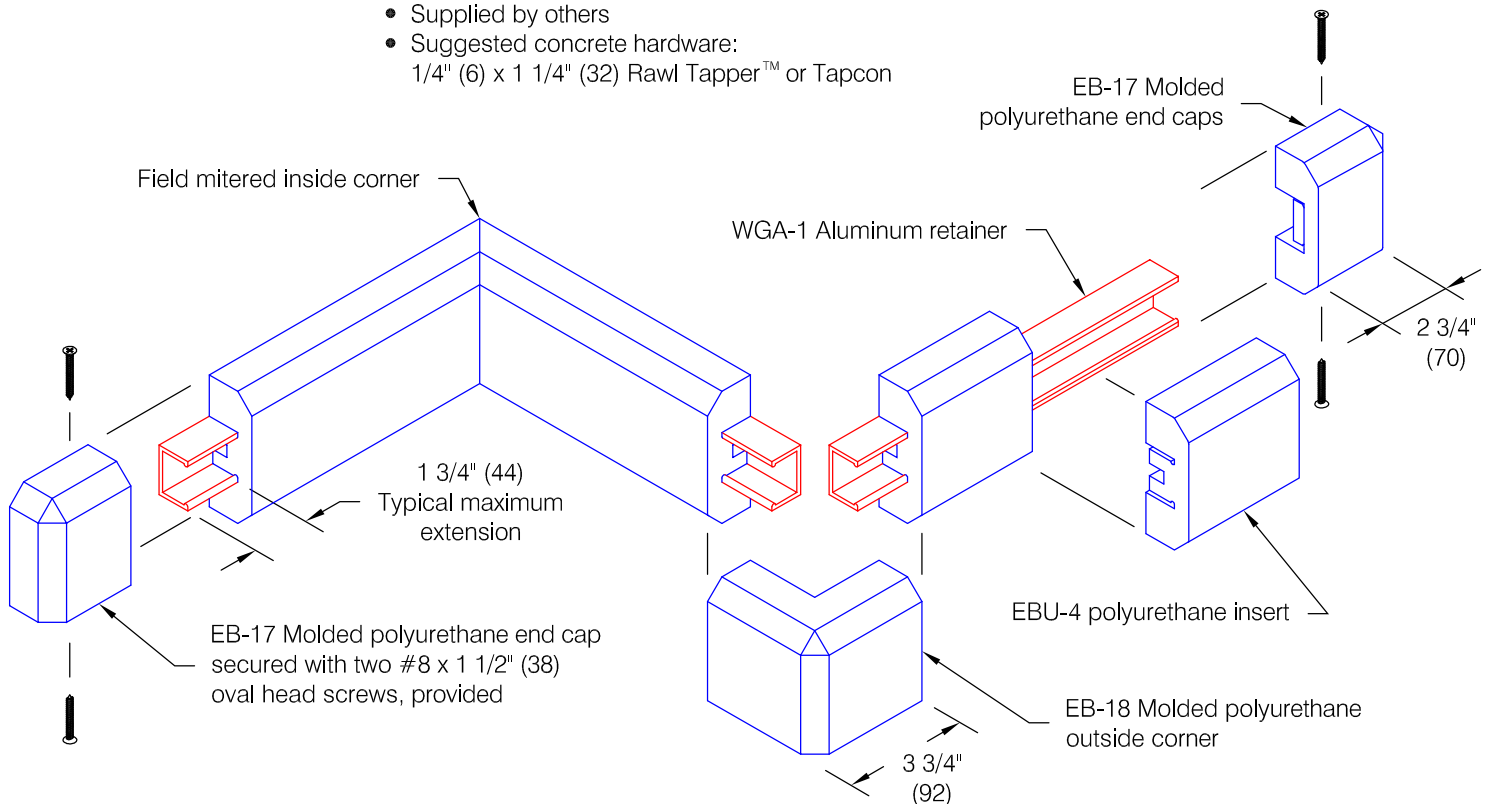

Customer :	Project :	CD.106.0d
Architect :	Sales Rep :