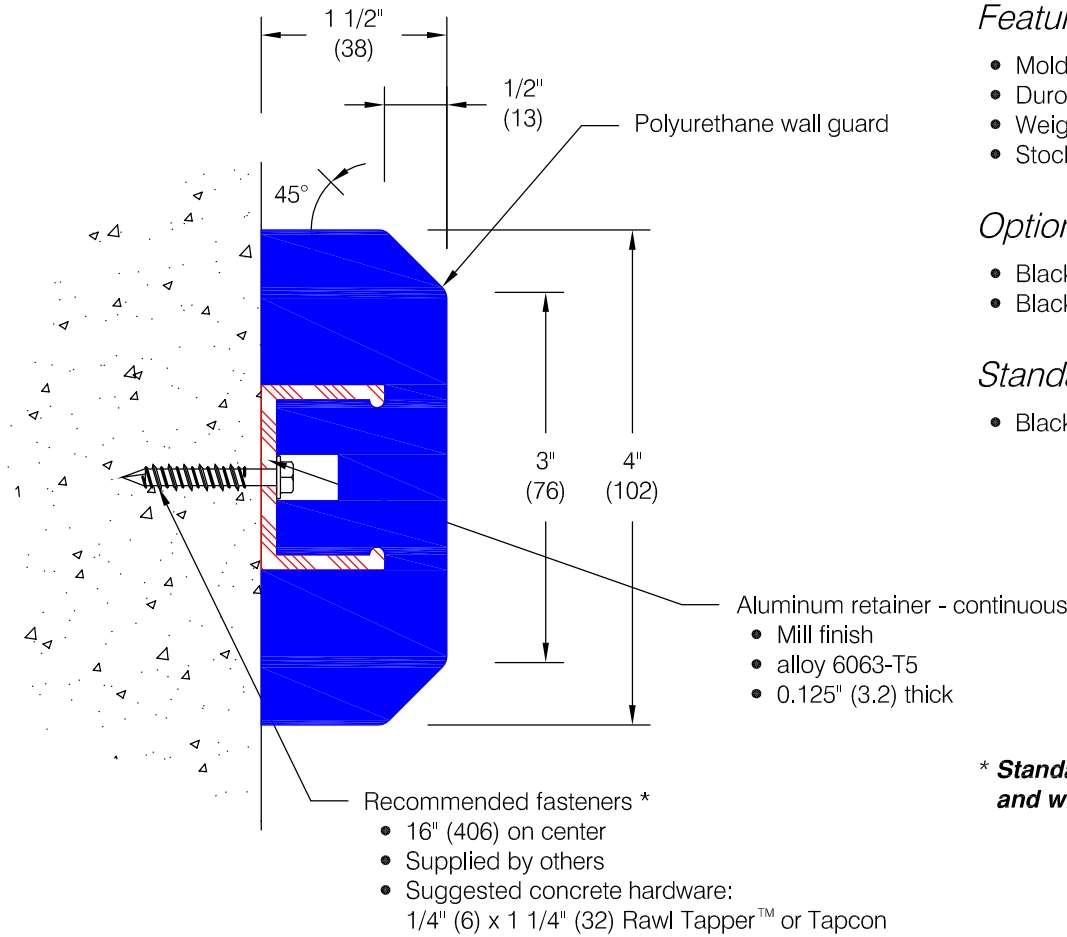

## EB-4 Industrial Wall Guard

### Features:

- Molded polyurethane
- Durometer: 80
- Weight: 1.5 lbs. / lf.
- Stock length: 8'-0" (2438)

### Optional Features:

- Black polyurethane end cap EB-17
- Black polyurethane outside corner EB-18