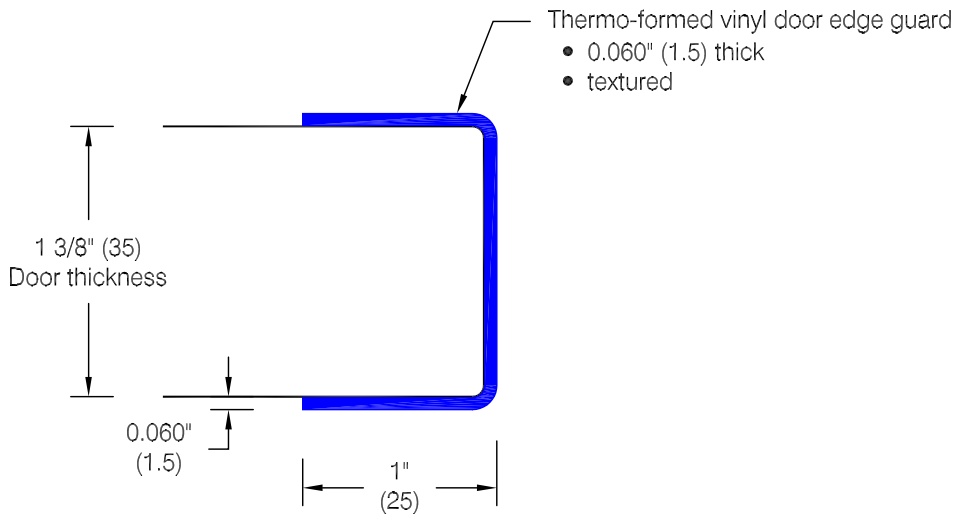

## DE-138 Door Edge Guard

### Features:

- Class A fire rating
- Stock lengths: 7'-0" (2133)