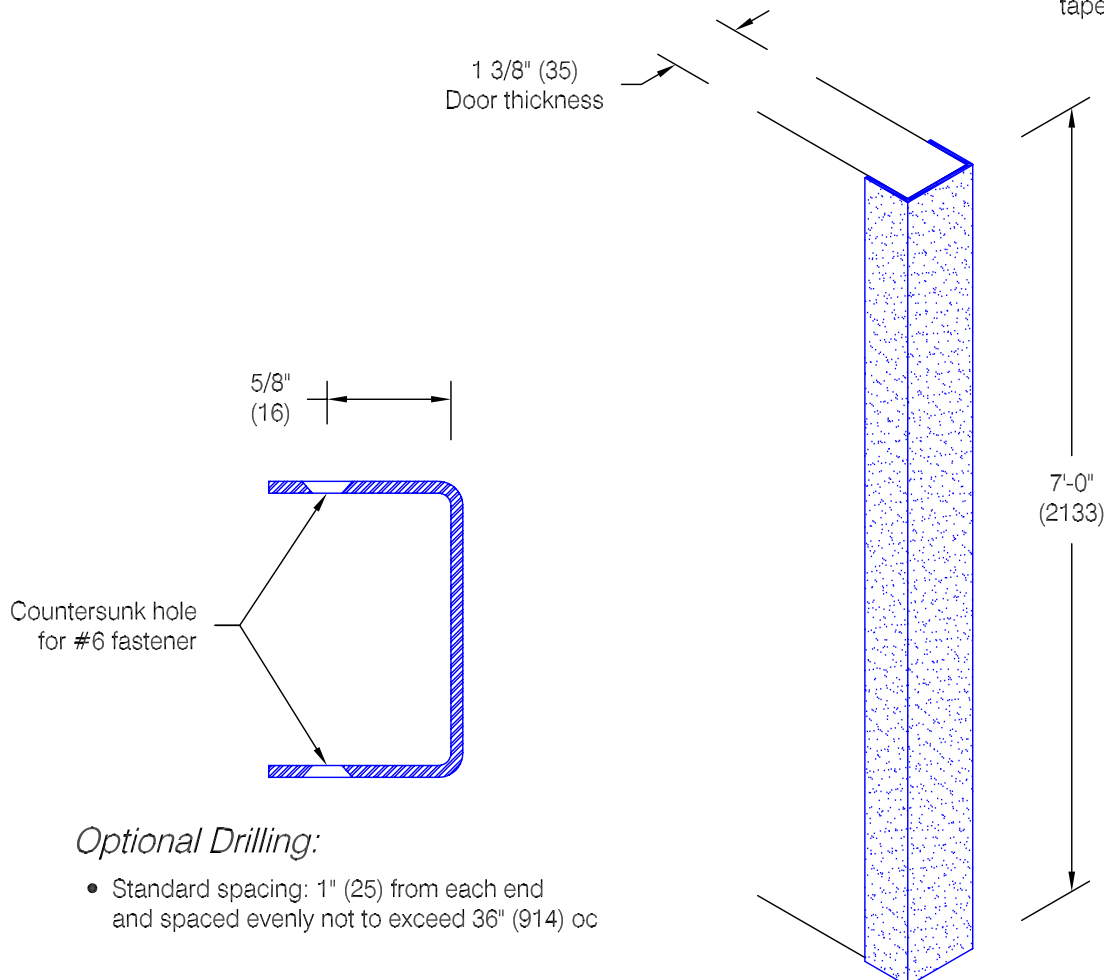

## DE-138 Door Edge Guard

### Features:

- Class A fire rating
- Stock lengths: 7'-0" (2133)

### Mounting Options:

- Adhesive  
ADH-30 Contact adhesive or ADH-60 Mastic adhesive supplied separately as required
- Drilled  
Countersunk holes for #6 x 3/4" (19) oval head sheet metal screw supplied separately as required
- Taped  
ADH-4042 double sided adhesive tape factory applied to edge guard