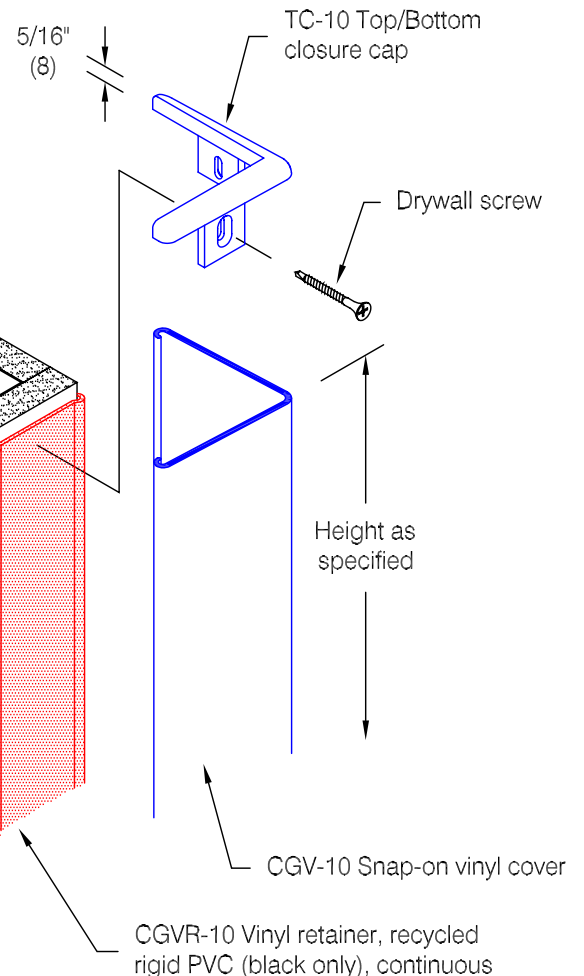

## CG-10R Corner Guard

### Features:

- Class A fire rating
- "Surface Mount" installation follows completion of drywall mounting
- Stock lengths: 4'-0" (1219), 8'-0" (2438), 9'-0" (2743), 1'-0" (3048), and 12'-0" (3658)
- Custom cut lengths available
- Standard with textured top and bottom closure caps

### Finishes:

- Vinyl cover (textured)
- Manufacturer's standard colors
  - Custom colors available
- Vinyl retainer
- black only (recycled rigid PVC)

Application Diagram

\* Partial height installation with top and bottom caps shown. Full height installations may not require top or bottom cap.