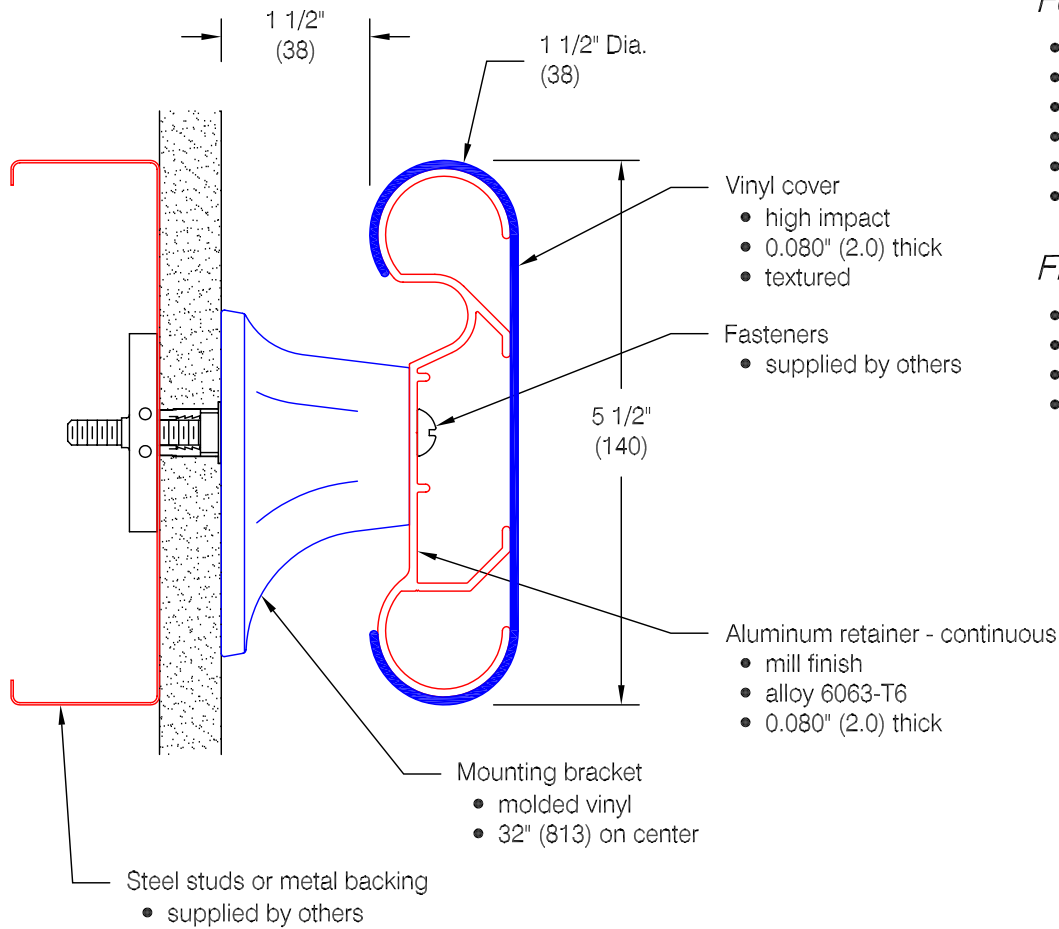

## BR-500 Handrail

### Features:

- ADA Compliant
- Class A fire rating
- Molded returns - with hardware
- Molded outside corners - with hardware
- Molded inside corners - with hardware
- Stock length 12'-0" (3658)