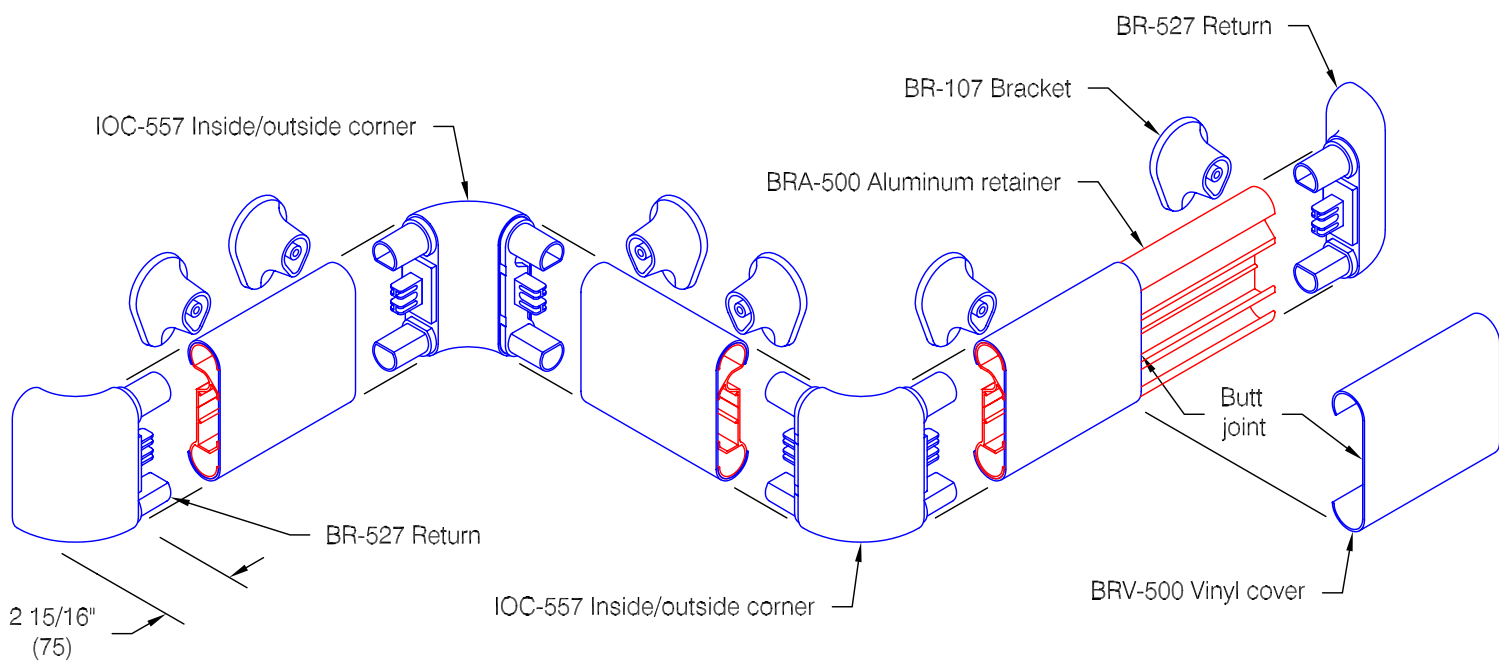

Customer :	Project :	WD.7.0e
Architect :	Sales Rep :