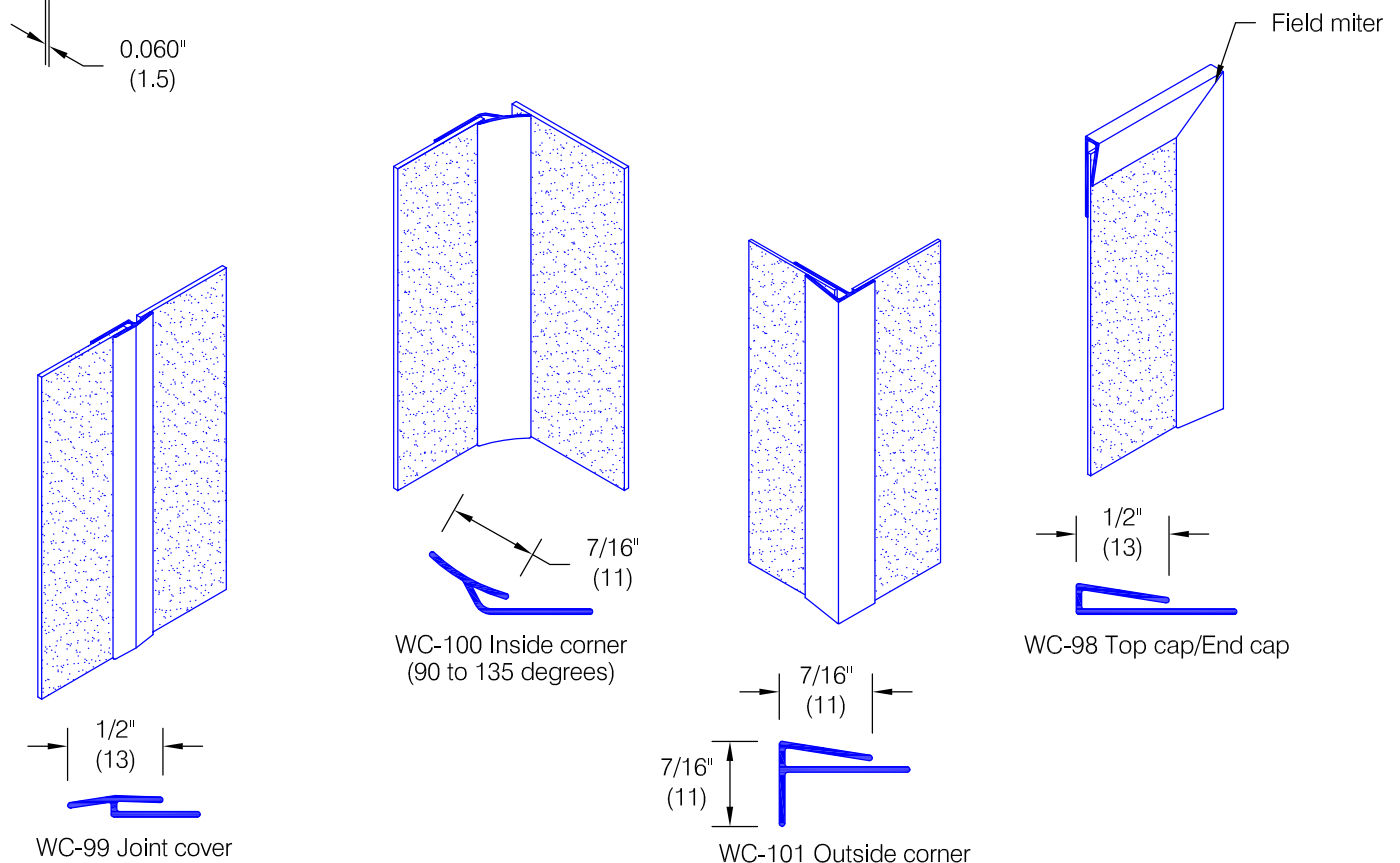

Customer :

Project :

Architect :

Sales Rep :

WD.66.0d