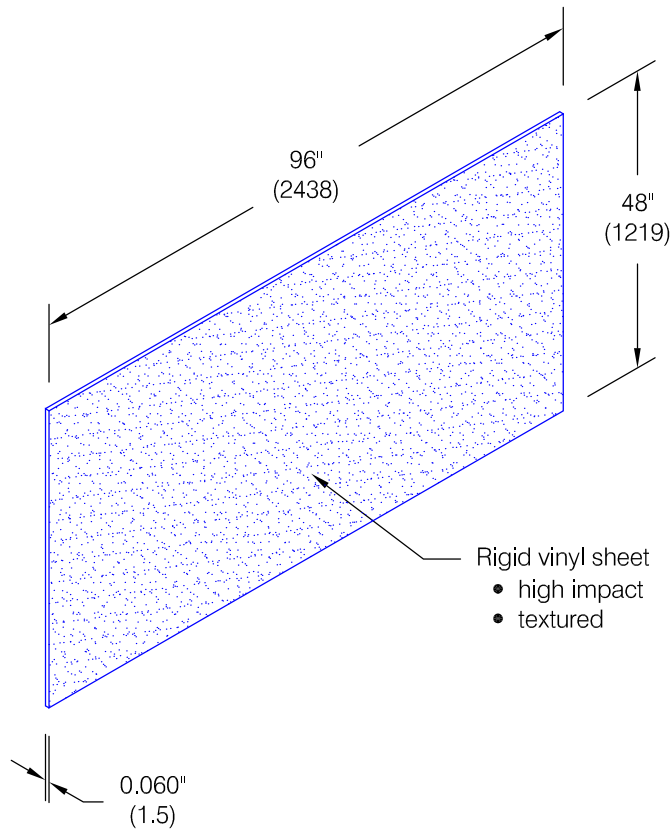

## WC-60 Wall Covering

### Features:

- Class A fire rating
- Heavier gauges available
- Stock size 4'-0" (1219) x 8'-0" (2438) sheets
- Custom sizes are available (minimums apply)