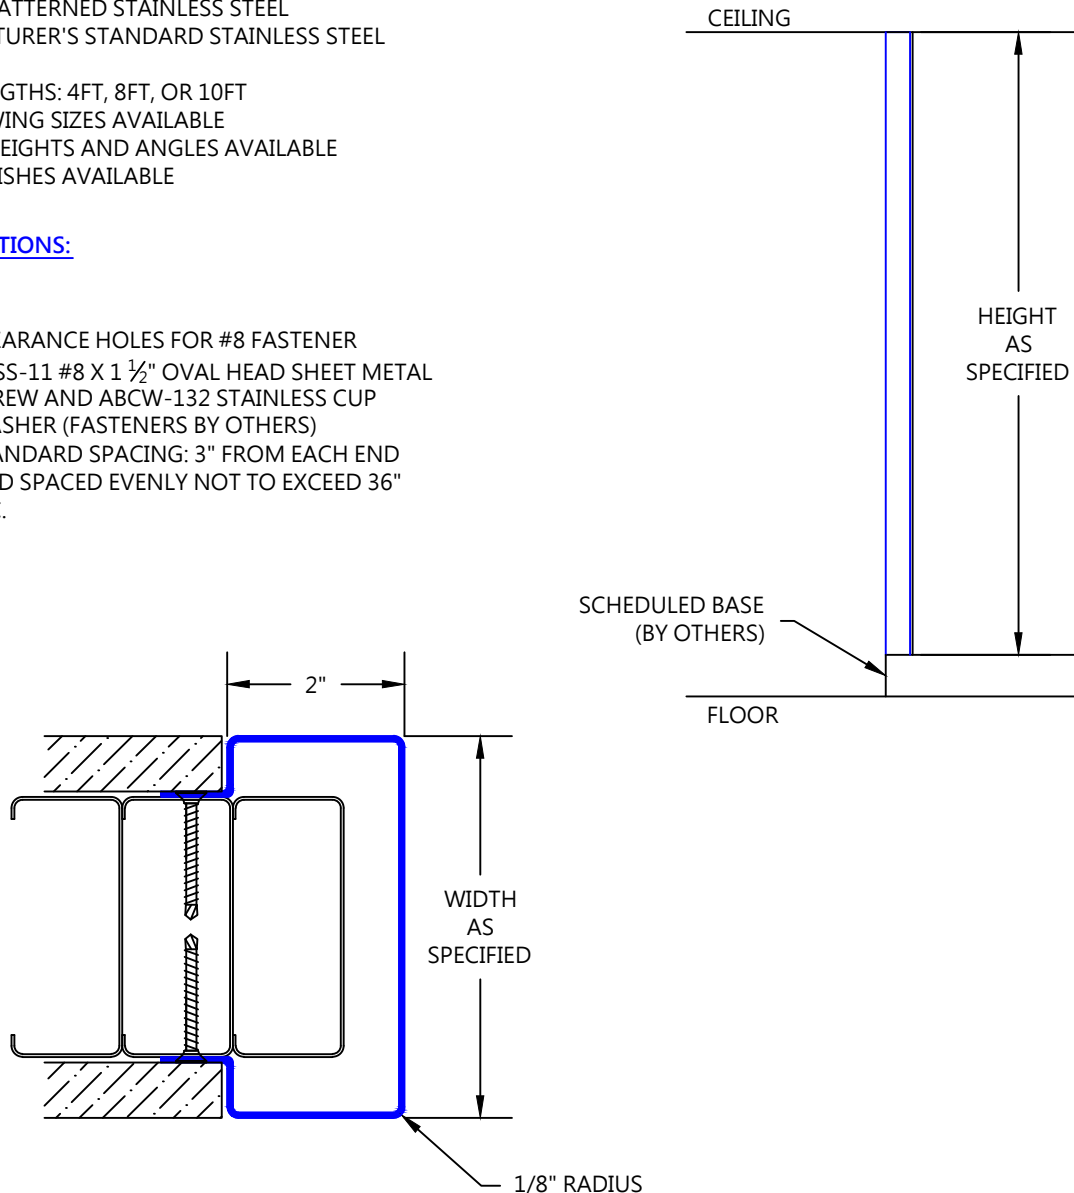

## CGP-200-EW PATTERNED STAINLESS STEEL END WALL GUARD

### FEATURES:

- TYPE 304 PATTERNED STAINLESS STEEL
- MANUFACTURER'S STANDARD STAINLESS STEEL PATTERNS
- STOCK LENGTHS: 4FT, 8FT, OR 10FT
- CUSTOM WING SIZES AVAILABLE
- CUSTOM HEIGHTS AND ANGLES AVAILABLE
- OTHER FINISHES AVAILABLE

### MOUNTING OPTIONS:

- DRILLED:
  - CLEARANCE HOLES FOR #8 FASTENER  
ABSS-11 #8 X 1 1/2" OVAL HEAD SHEET METAL SCREW AND ABCW-132 STAINLESS CUP WASHER (FASTENERS BY OTHERS)
  - STANDARD SPACING: 3" FROM EACH END AND SPACED EVENLY NOT TO EXCEED 36" O.C.