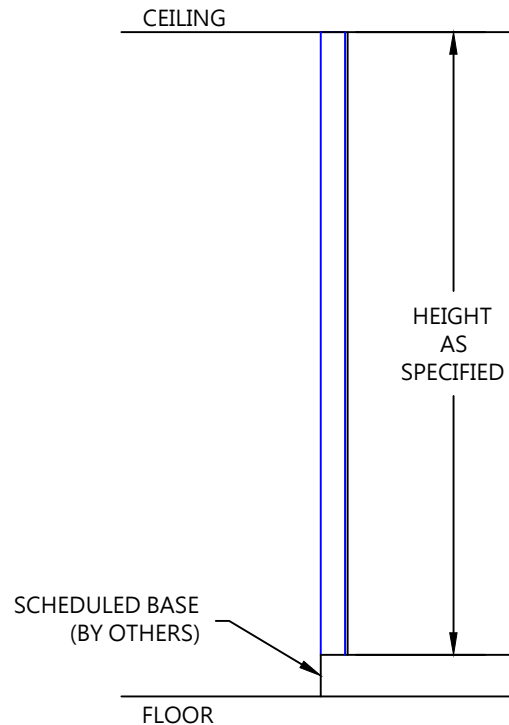

ProTek Systems, Inc.

PROTEK SYSTEMS, INC.
1250 WALLACE DR UNIT B
DELRAY BEACH, FL 33444
TELEPHONE: 800-598-2153
FAX: 561-395-4771
SALES@PROTEKMAIL.COM

CG-300 STAINLESS STEEL CORNER GUARD

FEATURES:

- 16 GAUGE TYPE 304 #4 SATIN STAINLESS STEEL
- STOCK LENGTHS: 4FT, 8FT, OR 10FT
- CUSTOM WING SIZES AVAILABLE
- CUSTOM HEIGHTS AND ANGLES AVAILABLE
- OTHER FINISHES AVAILABLE

MOUNTING OPTIONS:

- DRILLED:
  - CLEARANCE HOLES FOR #8 FASTENER
    ABSS-11 #8 X 1 1/2" OVAL HEAD SHEET METAL
    SCREW AND ABCW-132 STAINLESS CUP
    WASHER (FASTENERS BY OTHERS)
  - STANDARD SPACING: 3" FROM EACH END
    AND SPACED EVENLY NOT TO EXCEED 36"
    O.C.

CUSTOMER:

PROJECT:

ARCHITECT:

SALES REP:

CG-300