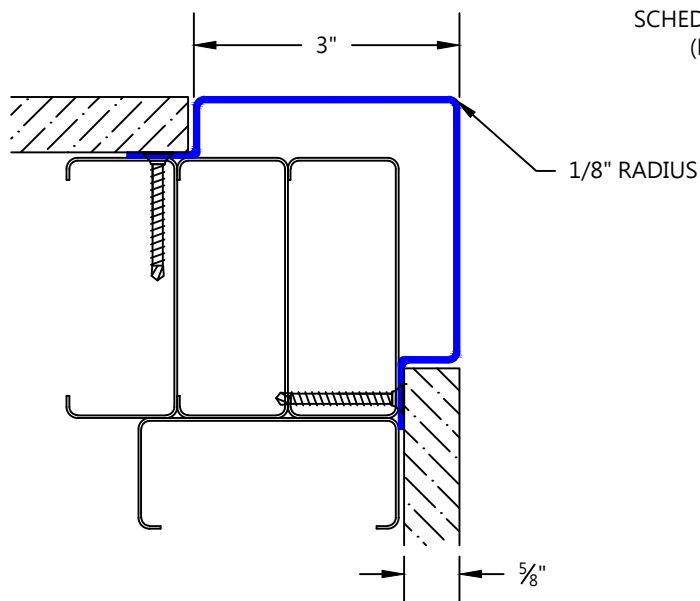

## CG-300 STAINLESS STEEL CORNER GUARD

### FEATURES:

- 16 GAUGE TYPE 304 #4 SATIN STAINLESS STEEL
- STOCK LENGTHS: 4FT, 8FT, OR 10FT
- CUSTOM WING SIZES AVAILABLE
- CUSTOM HEIGHTS AND ANGLES AVAILABLE
- OTHER FINISHES AVAILABLE

### MOUNTING OPTIONS:

- DRILLED:
  - CLEARANCE HOLES FOR #8 FASTENER  
ABSS-11 #8 X 1 1/2" OVAL HEAD SHEET METAL  
SCREW AND ABCW-132 STAINLESS CUP  
WASHER (FASTENERS BY OTHERS)
  - STANDARD SPACING: 3" FROM EACH END  
AND SPACED EVENLY NOT TO EXCEED 36"  
O.C.