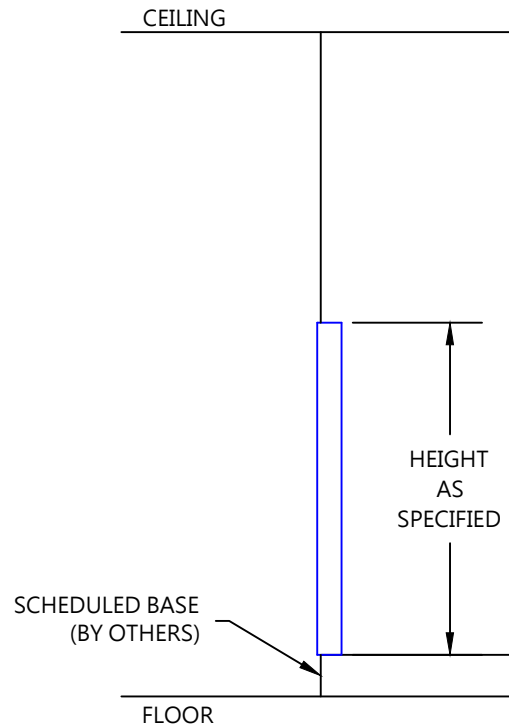

ProTek Systems, Inc.

PROTEK SYSTEMS, INC.
1250 WALLACE DR UNIT B
DELRAY BEACH, FL 33444
TELEPHONE: 800-598-2153
FAX: 561-395-4771
SALES@PROTEKMAIL.COM

CG-60 STAINLESS STEEL CORNER GUARD

FEATURES:

- 16 GAUGE TYPE 304 #4 SATIN STAINLESS STEEL
- STOCK LENGTHS: 4FT, 8FT, OR 10FT
- CUSTOM WING SIZES AVAILABLE
- CUSTOM HEIGHTS AND ANGLES AVAILABLE
- OTHER FINISHES AVAILABLE

MOUNTING OPTIONS:

- ADHESIVE:
  - ADH-50 CONSTRUCTION ADHESIVE (SUPPLIED SEPARATELY AS REQUIRED)
- DRILLED:
  - CLEARANCE HOLES FOR #8 FASTENER ABSS-11 #8 X 1 1/2" OVAL HEAD SHEET METAL SCREW AND ABCW-132 STAINLESS CUP WASHER (FASTENERS BY OTHERS)
  - STANDARD SPACING: 3" FROM EACH END AND SPACED EVENLY NOT TO EXCEED 36" O.C.

CUSTOMER:

PROJECT:

ARCHITECT:

SALES REP:

CG-60