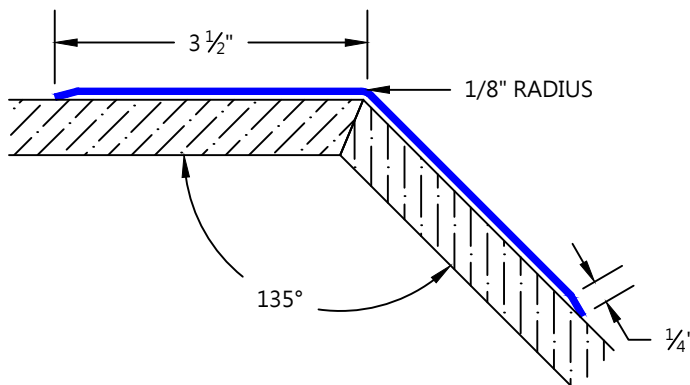

## CG-60 STAINLESS STEEL CORNER GUARD

### FEATURES:

- 16 GAUGE TYPE 304 #4 SATIN STAINLESS STEEL
- STOCK LENGTHS: 4FT, 8FT, OR 10FT
- CUSTOM WING SIZES AVAILABLE
- CUSTOM HEIGHTS AND ANGLES AVAILABLE
- OTHER FINISHES AVAILABLE

### MOUNTING OPTIONS:

- ADHESIVE:
  - ADH-50 CONSTRUCTION ADHESIVE (SUPPLIED SEPARATELY AS REQUIRED)
- DRILLED:
  - CLEARANCE HOLES FOR #8 FASTENER ABSS-11 #8 X 1 1/2" OVAL HEAD SHEET METAL SCREW AND ABCW-132 STAINLESS CUP WASHER (FASTENERS BY OTHERS)
  - STANDARD SPACING: 3" FROM EACH END AND SPACED EVENLY NOT TO EXCEED 36" O.C.