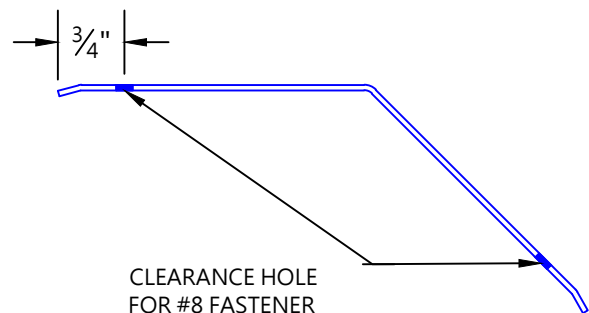

## CG-60 STAINLESS STEEL CORNER GUARD

### FEATURES:

- 16 GAUGE TYPE 304 #4 SATIN STAINLESS STEEL
- STOCK LENGTHS: 4FT, 8FT, OR 10FT
- CUSTOM WING SIZES AVAILABLE
- CUSTOM HEIGHTS AND ANGLES AVAILABLE
- OTHER FINISHES AVAILABLE

### MOUNTING OPTIONS:

- ADHESIVE:
  - ADH-50 CONSTRUCTION ADHESIVE (SUPPLIED SEPARATELY AS REQUIRED)
- DRILLED:
  - CLEARANCE HOLES FOR #8 FASTENER ABSS-11 #8 X 1 1/2" OVAL HEAD SHEET METAL SCREW AND ABCW-132 STAINLESS CUP WASHER (FASTENERS BY OTHERS)
  - STANDARD SPACING: 3" FROM EACH END AND SPACED EVENLY NOT TO EXCEED 36" O.C.